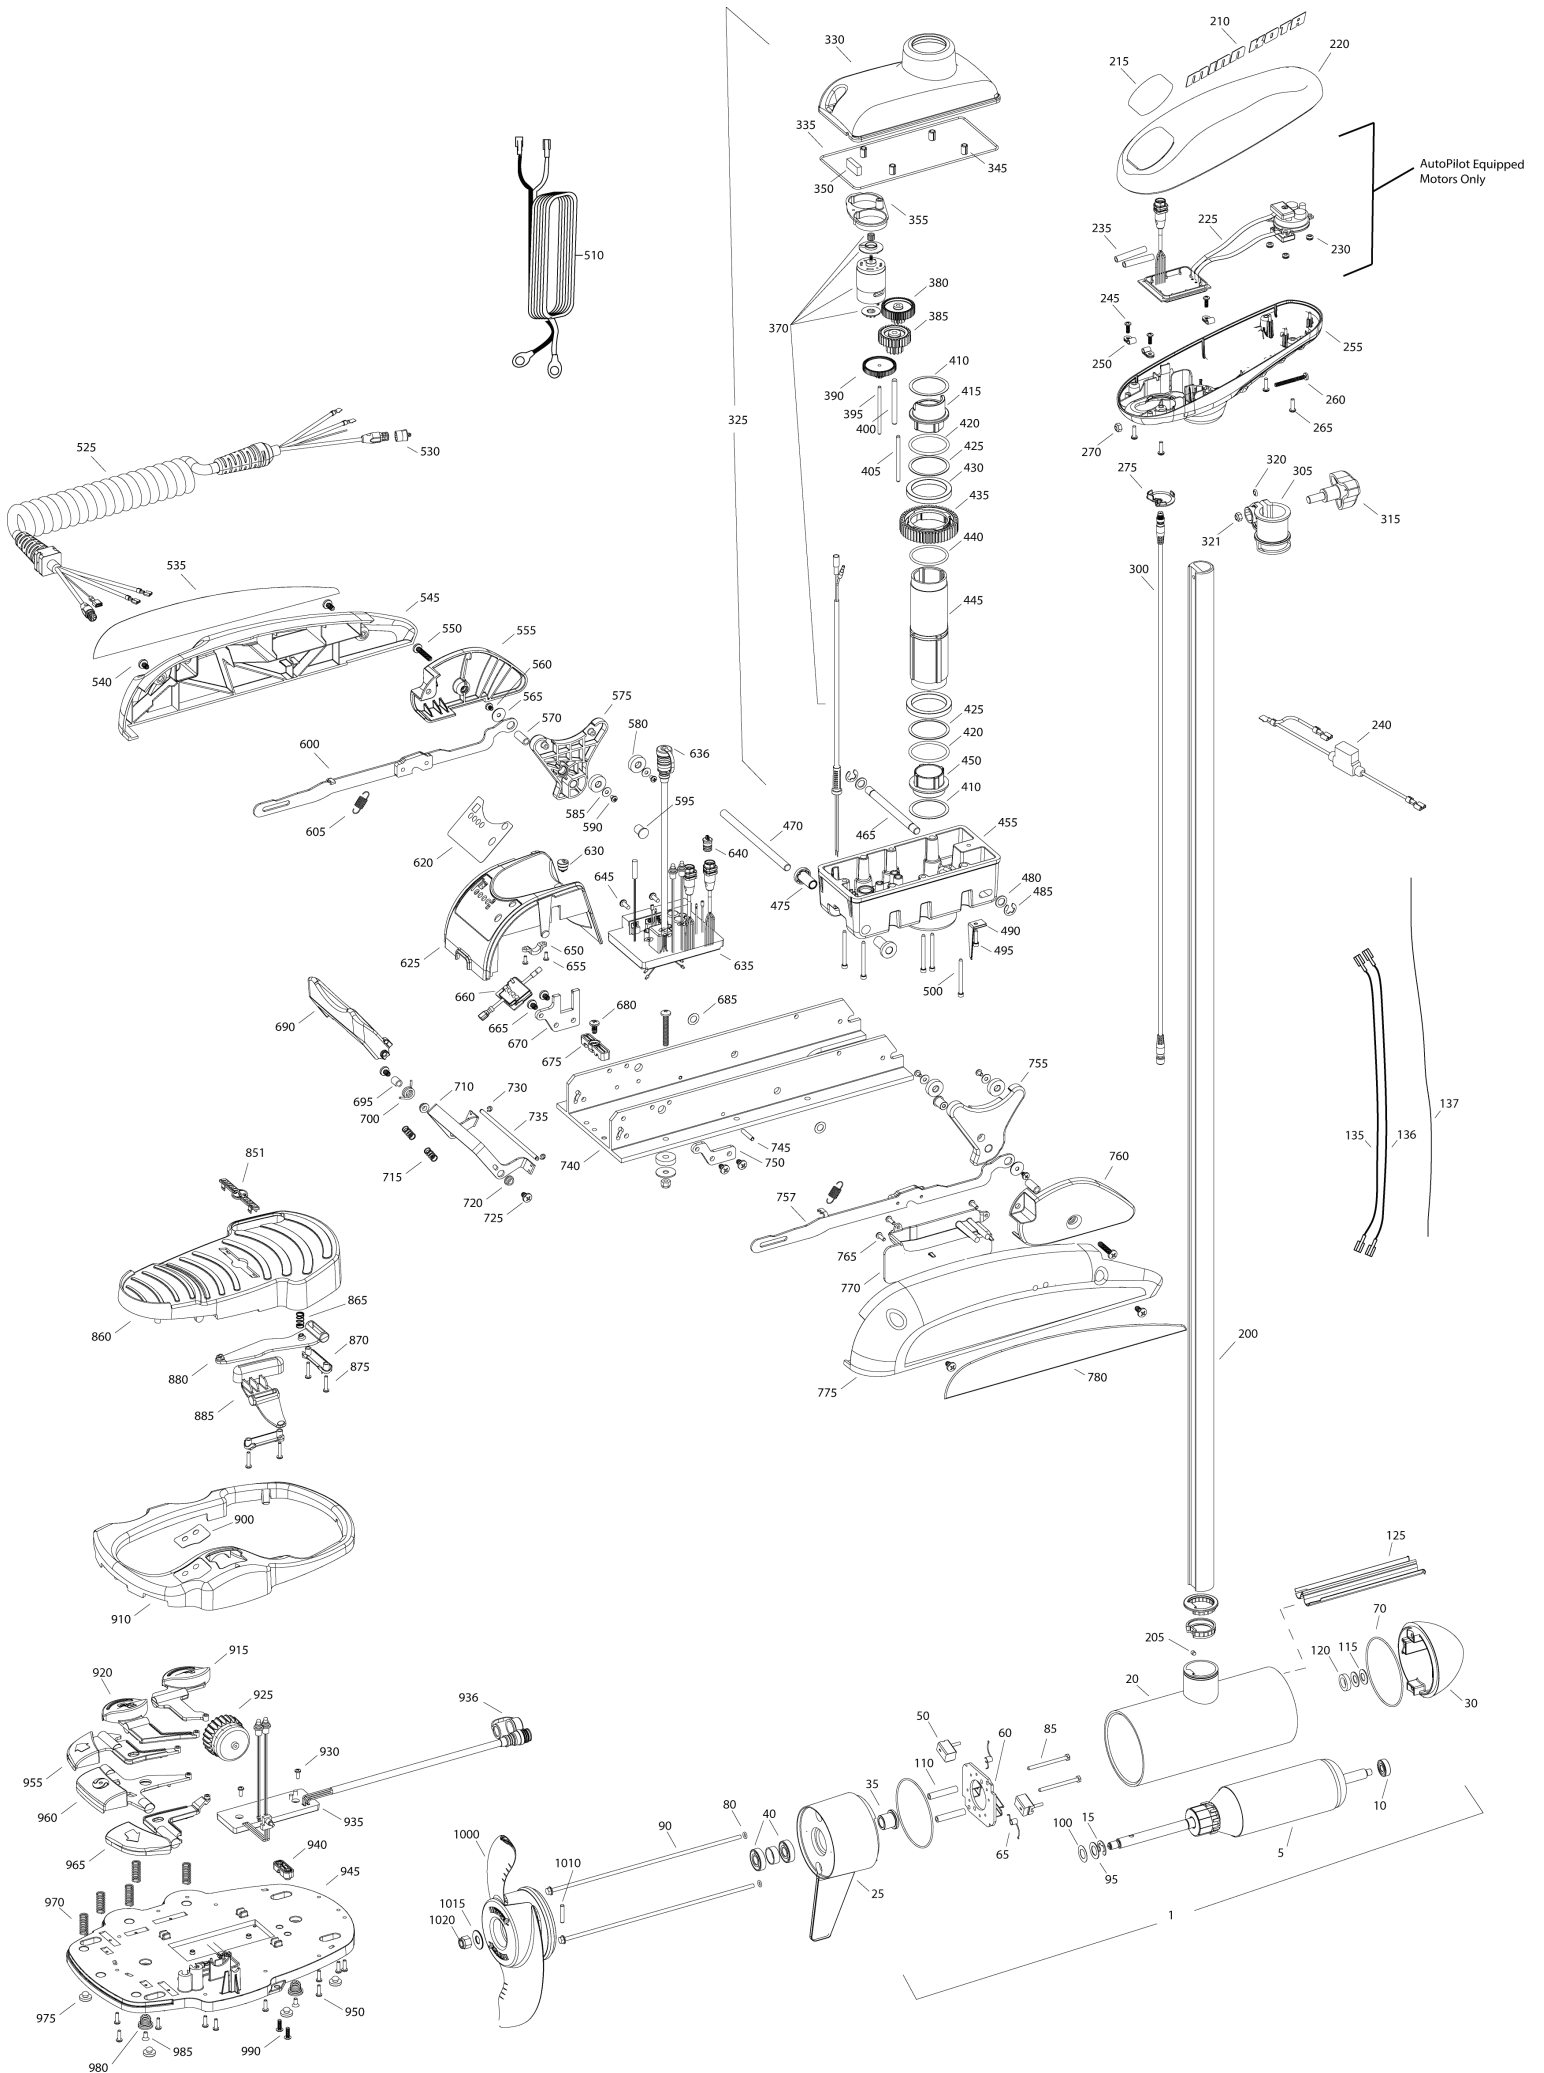

**TERROVA 80**  
**80 LBS THRUST**  
**24 VOLT 56 AMPS**  
**45", 54" OR 60" SHAFT**

for use with "M" serial numbers  
2-year warranty

Item	P/N	Description	Qty	Item	P/N	Description	Qty	Item	P/N	Description	Qty	Item	P/N	Description	Qty
1	2777002	24V Motor 60" FW	1	300	2211415	Universal sonar 2 extension cable	1	590	2323412	Screw, 8-18 x .25	4	935	2324020	Control board, foot pedal	1
	2777001	24V Motor 54" FW	1	305	2771500	Depth collar assembly	1	595	2324705	Insert, ramp	2	936	2320207	Dust cap	1
	2777000	24V Motor 45" FW	1	315	2260906	Knob (included in #305)	1	600	2994202	Arm, release, left	1	940	2322900	Strain relief, foot pedal	1
	2777004	24V Motor US2 60"	1					605	2322710	Spring, extension	2	945	2324500	Base plate, foot pedal	1
	2777003	24V Motor US2 54"	1	320	2321706	Washer (included in #305)	1	■	2770250	Cover, speed control with decal	1	950	2301310	Screw, #8 x .5	10
	2777005	24V Motor US2 45"	1	321	2323102	Nut (included in #305)	1	620	2325650	Decal, speed control	1	955	2323700	Button, steer, left	1
5	2-100-214	Armature assembly	1	325	2997020	Steering housing	1	625	2320210	Cover, speed control	1	960	2323705	Button, momentary	1
10	140-010	Bearing	1	330	2326501	Steering housing top	1	630	2322901	Strain relief	1	965	2323701	Button, steer, right	1
15	788-040	Retaining ring	1	335	2324604	O-ring, case seal	1	635	2324017	Control board, 24-36v	1	970	2322704	Spring, foot pedal	5
20		Included in #200 assembly		345	2305605	Roll pin 5/16	4	■	2884050	Switch-reed repair kit		975	2994859	Bumper, bag assy	1
25	2-300-170	Brush end housing assembly	1	350	2308601	Breather, filter	1	636	2320208	Dust plug	1	980	2322706	Spring, barrel	2
30	421-276	Plain end housing assembly STD	1	355	2328610	Cradle, motor	1	640	2320203	Cap, dust, control board	1	985	2323420	Screw, 8-18 x .375	2
	9421-286	Plain end housing US2 60"	1	370	2777020	Motor, steering assembly	1	645	2323406	Screw, 10-24 x	2	990	2372100	Screw, 8-18 x .625	2
	9421-285	Plain end housing US2 54"	1	380	2302255	Gear, cluster 3rd stage	1	650	2321315	Holder, connector	1				
	9421-284	Plain end housing US2 45"	1	385	2302250	Gear, cluster 2nd stage	1	655	2332103	Screw, 6-20 x .375	2	■	1378132	Propeller kit WW2	
35	144-017	Flange bearing	1	390	2302245	Gear, cluster 1st stage	1	660	2074071	Battery meter, 24v	1	■	2994876	Propeller bag assy	
40	880-025	Seal	2	395	2302610	Shaft, gear 1st stage	1	665	2323402	Screw, 1/4-20 x .375	4	1000	2331160	Propeller WW2	1
50	188-094	Brush	2	400	2302620	Shaft, gear 3rd stage	1	670	2321940	Bracket, strain relief	1	1010	2262658	Drive pin, large	1
60	2-600-199	Brush plate assembly	1	405	2302615	Shaft, gear 2nd stage	1	675	2321310	Strain relief, wire	1	1015	2091701	Washer, prop, large	1
65	975-041	Brush spring	2	410	2321704	Washer, thrust	2	680	2323405	Screw, 1/4-20 x .5	1	1020	2093101	Nut, nylock, prop, large	1
70	701-043	O-ring, motor	2	415	2321515	Liner, output tube	1	685	2013100	Speed nut, .375	2				
80	701-009	O-ring, thru-bolt	2	420	2324608	O-ring, 224	2	690	2320215	Handle, release cover	1	■	2994864	Mounting hardware bag assy	
85	830-027	Screw, 10-32 x 2	2	425	2321720	Shim, O-ring	2	695	2301700	Bushing,	1				
90	830-094	Thru-bolt	2	430	2327308	Bearing, ball sealed	2	700	2322701	Spring, release handle	1	■	2889460	Seal & Oring Kit	
	830-095	Thru-bolt, Sonar only	2	435	2322200	Gear, output	1	710	2320400	Handle, release FW	1				
95	990-051	Washer, steel	2	440	2324601	O-ring, output gear	1	715	2322712	Spring, release handle	2				
100	990-052	Washer, nylatron	2	445	2322030	Tube, output machined	1	720	2322604	Bushing, handle	2				
110	973-025	Spacer, brush plate	2	450	2321510	Collar, drive, bottom	1	725	2332104	Screw, 1/4-20 x .625	2				
115	992-010	Washer, Belleville	2	455	2326506	Steering housing, Bottom	1	730	2323000	E-clip, 3/16, SS	2				
120	990-045	Spacer, thrust	1	465	2322600	Pin, latch, zp	1	735	2322606	Pin, follower, handle	1				
125	582-013	Clip, retaining, short	1	470	2322602	Pin, pivot, zp	1	740	2321901	Base extrusion, machined	1				
135	640-025	Leadwire, black	1	475	2327310	Bushing, pivot pin	2	745	2322912	Spring pin,	2				
136	640-133	Leadwire, red	1	480	2321702	Washer, flat .375	2	750	2321950	Bracket, sideplate	1				
137	640-317	Groundwire, brown, US2 only	1	485	2263011	E-ring .375	2	755	2323900	Ramp, 4" right	1				
200	2777096	Tube, composite 60" FW	1	490	2322702	Spring, latch pin	2	757	2994204	Arm, release, Right	1				
205		Included in #200 assembly		495	2323410	Screw, 8-32 x .75	1	760	2321920	Skid, right	1				
210	2325665	Decal, cover	2	500	2323408	Screw, 8-32 x 2	7	765	2301310	Screw, 8-18 x .5	3				
215	2325674	Decal, ctrl box 80	1	510	2090651	Leawire, 10 ga	1	770	2320220	Cover, access, FW	1				
	2325675	Decal, ctrl box 80 US2	1	525	2991273	Coil cord, 45"	1	775	2321910	Coil cord, 45"	1				
	2325676	Decal, ctrl box 80 Autopilot	1		2991271	Coil cord, 54"	1	780	2325640	Decal, sideplate, right	1				
	2325677	Decal, ctrl box 80 Autopilot & US2	1		2991274	Coil cord, US2, 45"	1	850	2994720	Foot pedal	1				
220	2320200	Cover, ctrl box	1		2991272	Coil cord, US2, 54"	1	851	2326710	Plug, foot pedal	1				
225	2324030	Ctrl board, compass, Autpilot only	1	530	2320202	Cap, dust, coil cord, non-AP only	1	860	2324400	Pedal, heel-toe	1				
230	2302960	Grommet, compass, Autopilot only	3	535	2325641	Decal, sideplate, left	1	865	2322714	Spring, momentary	1				
235	2065400	Wire insulator	2	540	2323404	Screw, 1/4-20	4	870	2321300	Clamp	2				
240	2218200	Fuse holder, US2 only	1	545	2321915	Sideplate, left	1	875	2223430	Screw, 8 x .75	4				
245	2372100	Screw, 8-18 x .625	3	550	2323403	Screw, 1/4-20 x .375	2	880	2328600	Flex finger	1				
250	2052510	Cable clamp	3	555	2321925	Skid, left	1	885	2323710	Button, momentary, left	1				
255	2322500	Ctrl box	1	560	2323422	Screw, 10-24 x .375	2	900	2325660	Decal, foot pedal	1				
260	2332102	Screw, 10-24	1	565	2321700	Washer, #10 SS	2	910	2320205	Cover, heel-toe	1				
265	2372100	Screw, 8-18 x .625	4	570	2323500	Bolt, shoulder	2	915	2323725	Button, AP	1				
270	2333101	Nut, 10-24	1	575	2323905	Ramp, 4" left	1	920	2323715	Button, Mom/Con	1				
275	2224700	Plug, ctrl box, US2 motors only	1	580	2325115	Pad, rubber rest	4	925	2320100	Knob, speed, foot pedal	1				
	2224702	Plug, ctrl box	1	585	2321706	Washer, #8	4	930	2332103	Screw, 6-20 x .375	2				