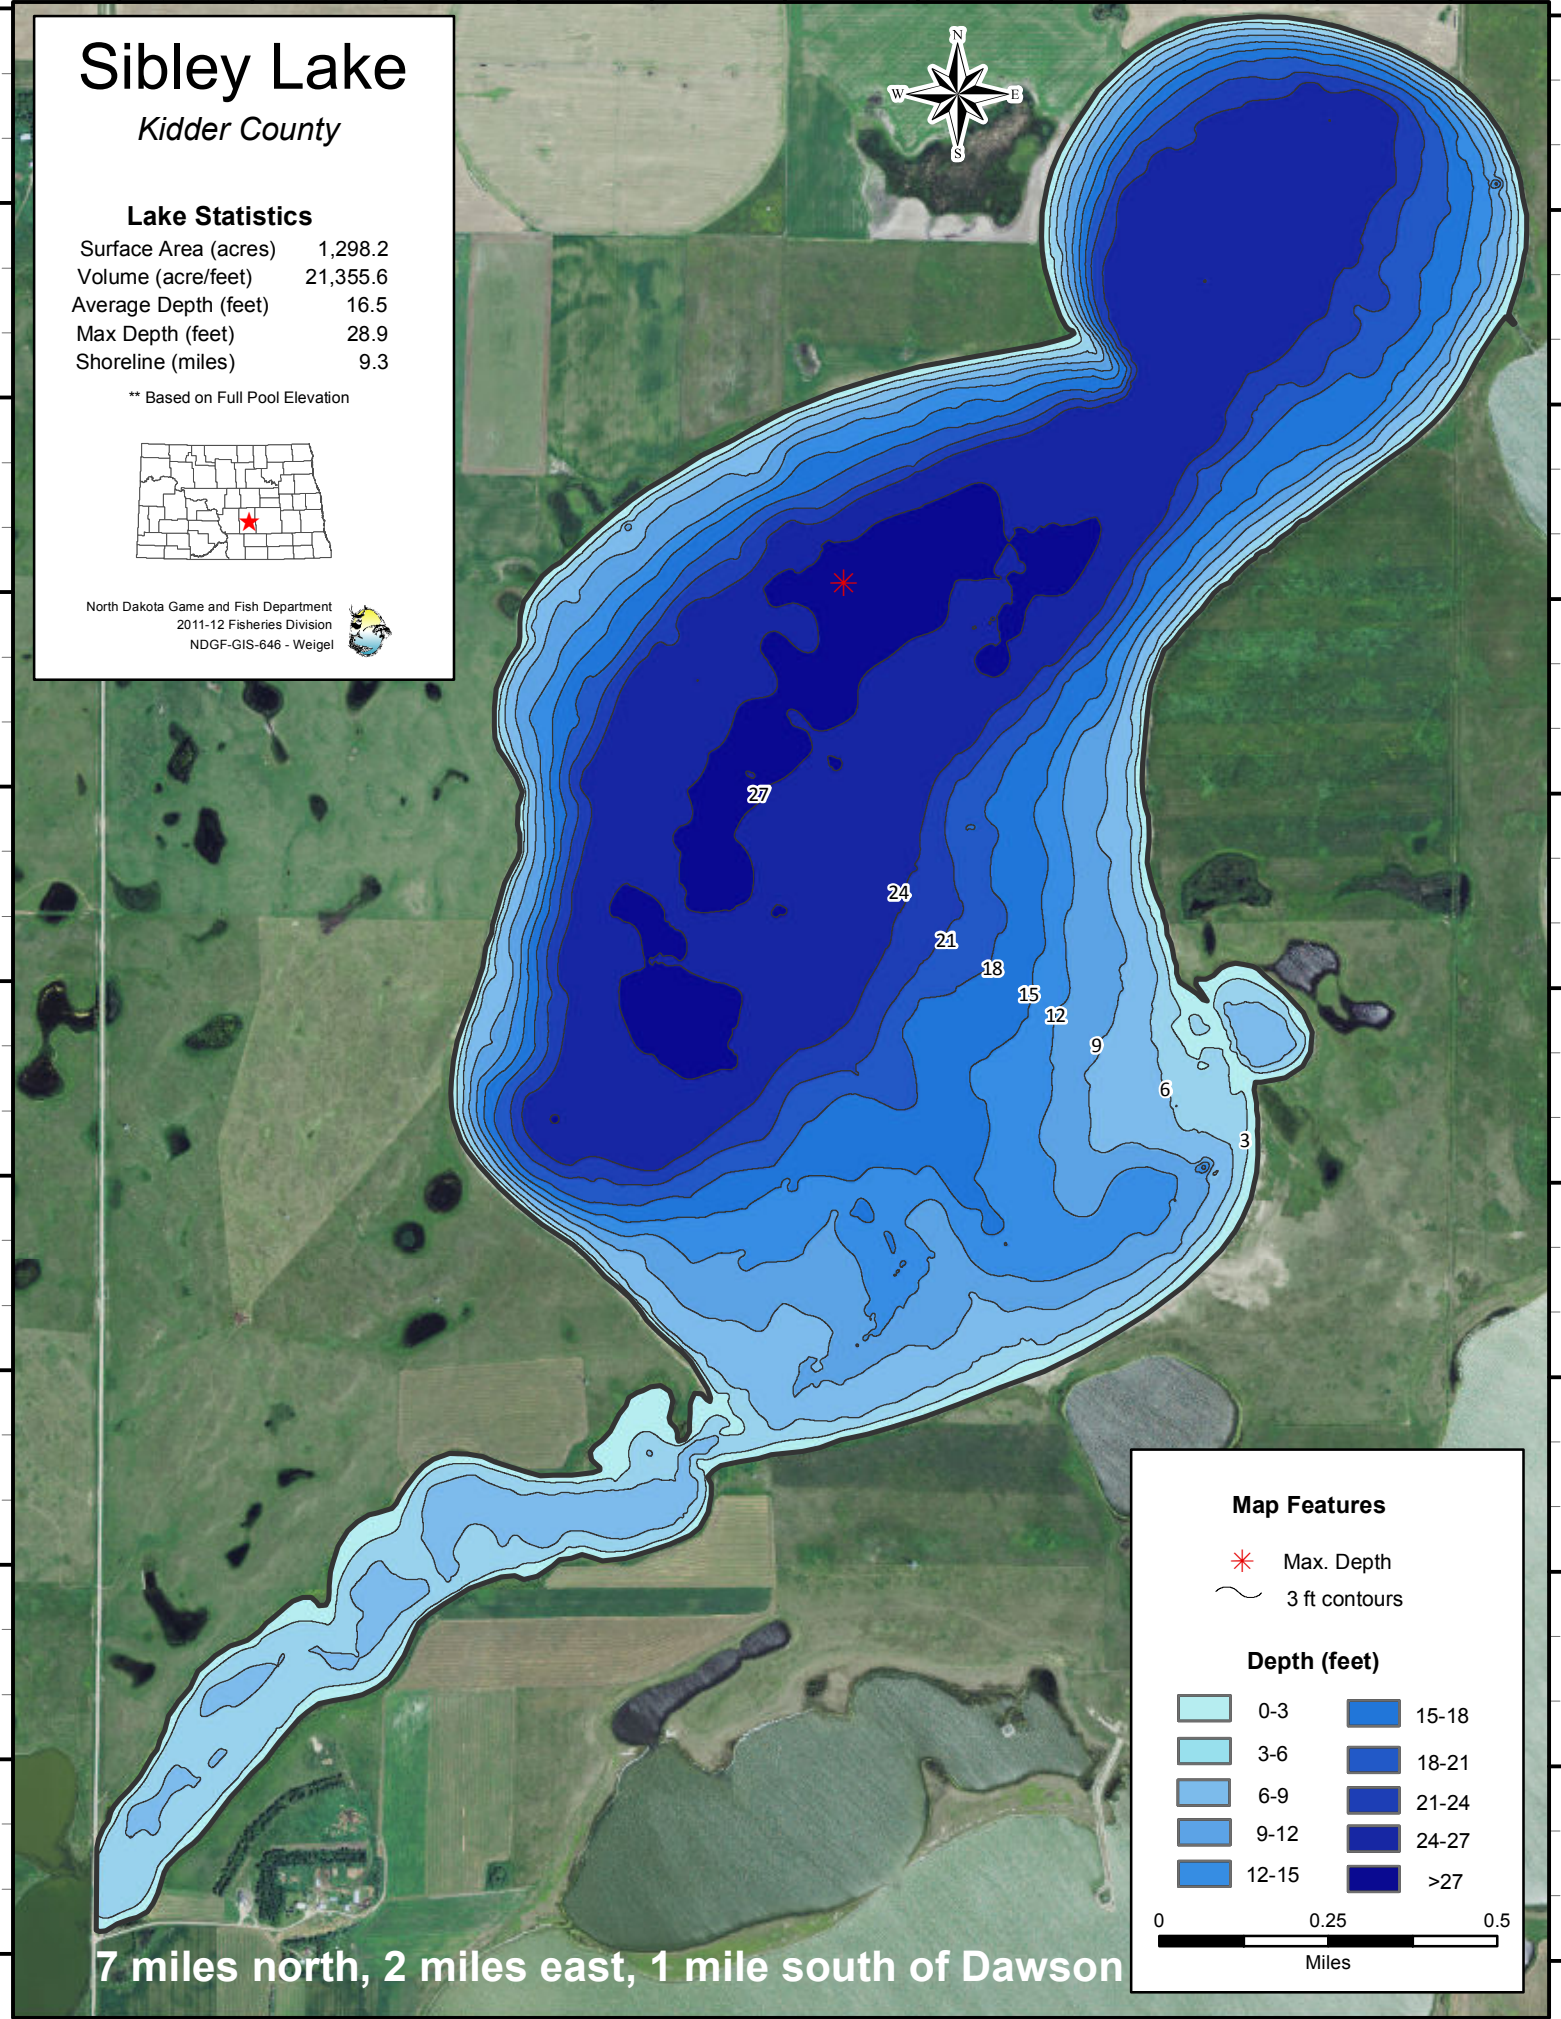

# Sibley Lake

Kidder County

## Lake Statistics

Surface Area (acres)	1,298.2
Volume (acre/feet)	21,355.6
Average Depth (feet)	16.5
Max Depth (feet)	28.9
Shoreline (miles)	9.3

\*\* Based on Full Pool Elevation

North Dakota Game and Fish Department  
2011-12 Fisheries Division  
NDGF-GIS-646 - Weigel

### Map Features

- \* Max. Depth
- ~ 3 ft contours

### Depth (feet)

0-3	15-18
3-6	18-21
6-9	21-24
9-12	24-27
12-15	>27

7 miles north, 2 miles east, 1 mile south of Dawson